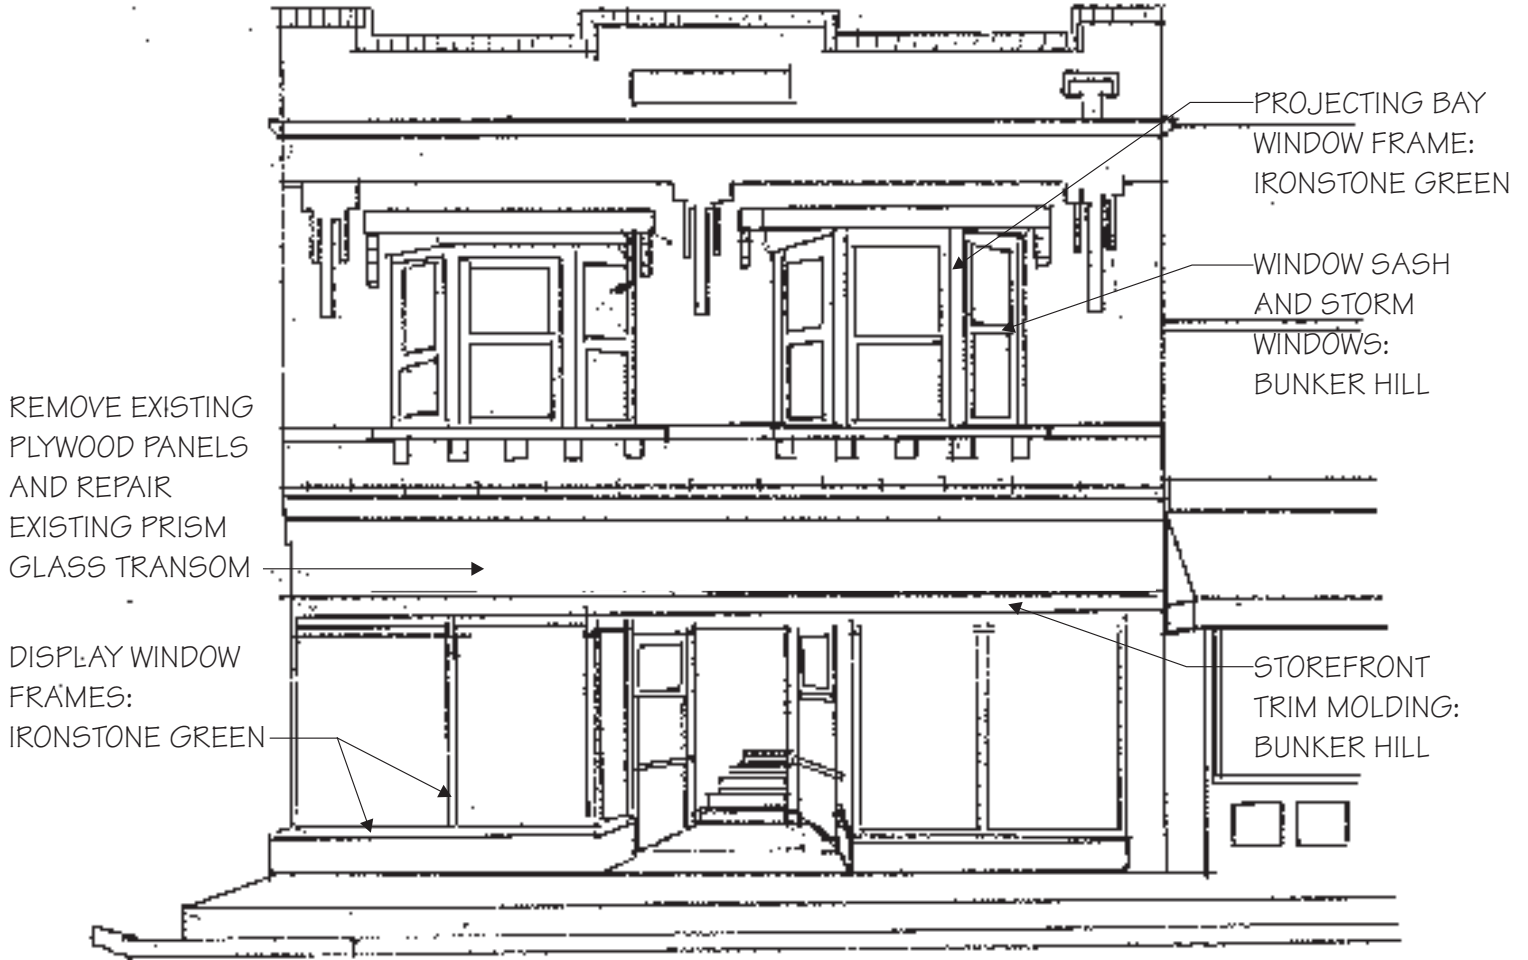

# VIRGINIA BUILDING

112 N. ILLINOIS  
CARBONDALE, ILLINOIS

8/7/98  
PROJECT NO: 9809

## PAINT COLORS:

BASE: (SIDE/SOUTH ELEVATION)

ICI PAINTS: BRYCE LODGE  
(70YR 11/173)

TRIM:

ICI PAINTS: IRONSTONE GREEN  
(50GY 17/059)

TRIM:

ICI PAINTS: BUNKER HILL  
(50GY 10/068)