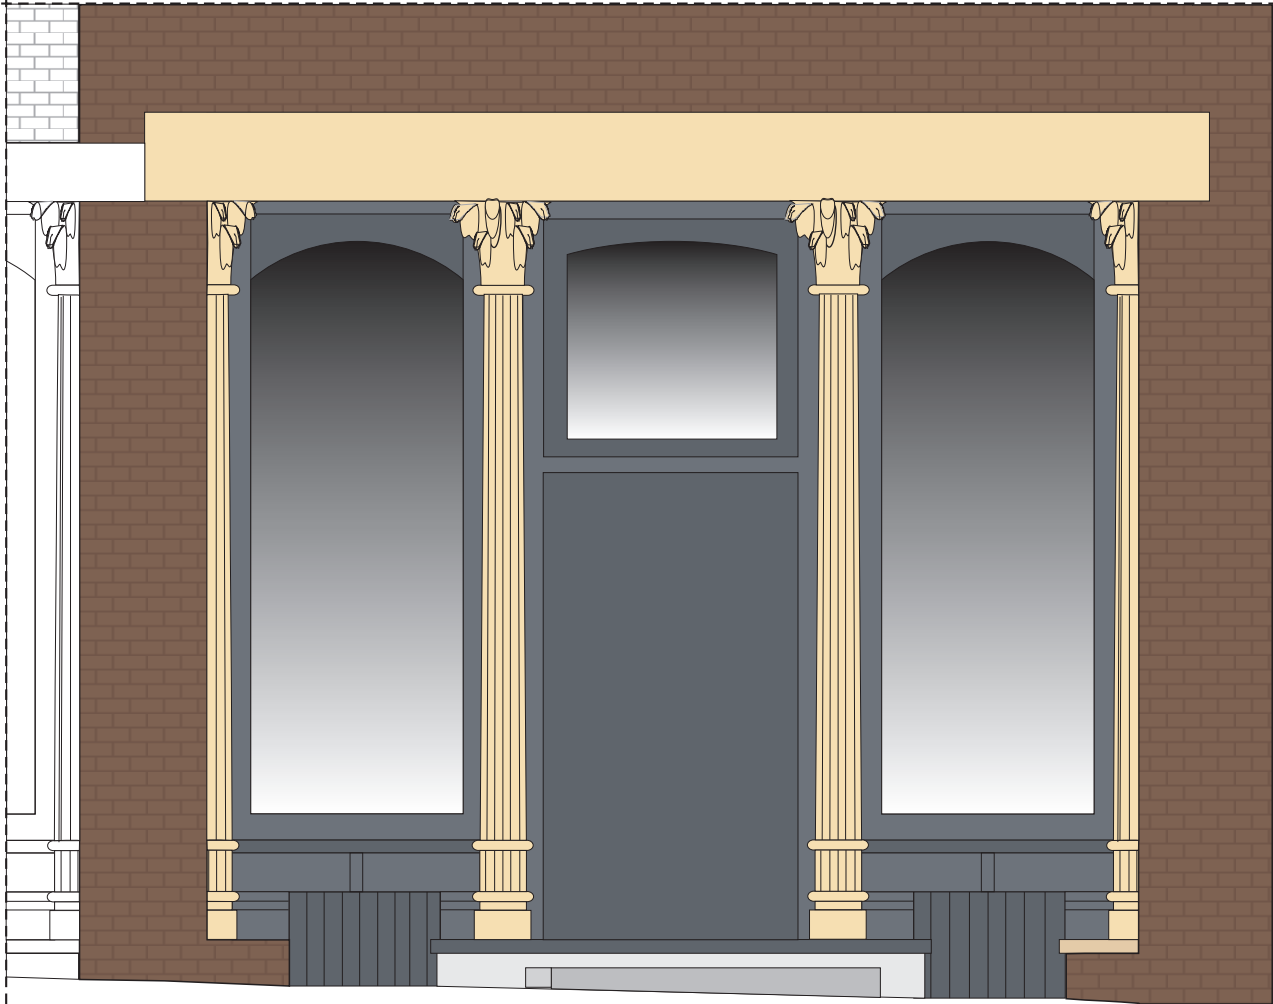

SHANER BUILDING
NORTH PROSPECT

CAMBRIDGE, ILLINOIS
8/27/98
PAGE 1 OF 2

PROPOSED PAINT SCHEME 1

PAINT COLORS:

BASE: ICI PAINTS:
BLACK BURGUNDY
(30YR 09/146)

TRIM: ICI PAINTS:
IVORY SAMPLER
(30YY 58/178)

DETAILS: ICI PAINTS:
CONNECTICUT BLUE
(90BG 17/090)

DETAILS: ICI PAINTS:
MIDNIGHT HAZE
(90BG 08/112)

SHANER BUILDING

NORTH PROSPECT

CAMBRIDGE, ILLINOIS
8/27/98
PAGE 2 OF 2

PROPOSED PAINT SCHEME 2

PAINT COLORS:

BASE: ICI PAINTS:
BLACK BURGUNDY
(30YR 09/146)

TRIM: ICI PAINTS:
BLACK SWAN
(50GY 06/077)

DETAILS: ICI PAINTS:
KHAKI GREEN
(60YY 33/130)

DETAILS: ICI PAINTS:
SUNSHINE COAST
(40YY 67/196)