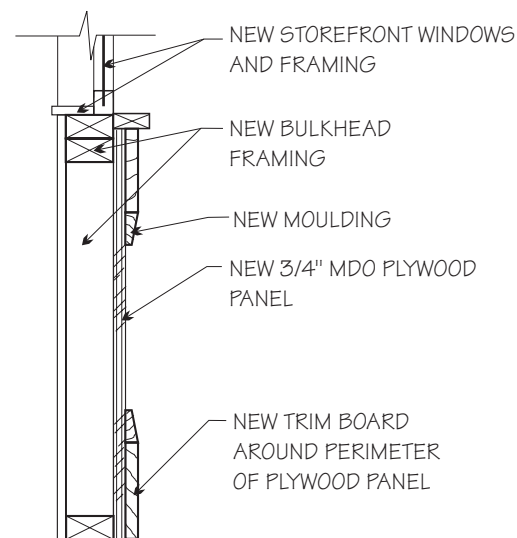

GLIDDEN: X
(XXYY XX/XXX)

DETAILS:

GLIDDEN: X
(XXYY XX/XXX)

DETAILS:

GLIDDEN: X
(XXYY XX/XXX)

AWNING:

DETAILS:

NOTE: The Illinois MAIN STREET Program, through the Illinois Historic Preservation Agency, has provided this free design assistance to qualified property/ business owners in the officially designated MAIN STREET project areas. The rendering on this sheet is a conceptual view of the facade renovation based on information supplied to the staff architect. Should obscured architectural details or problems be revealed during the work, the local project manager and/or the staff architect should be consulted.

PROJECTING SIGN DESIGN:

BULKHEAD SECTION DETAIL

AWNING SECTION:

ILLINOIS MAIN STREET

OFFICE OF LIEUTENANT GOVERNOR BOB KUSTRA
Architectural Services: Illinois Historic Preservation Agency
1 Old State Capitol Plaza/Springfield, Illinois 62701/217-782-9336