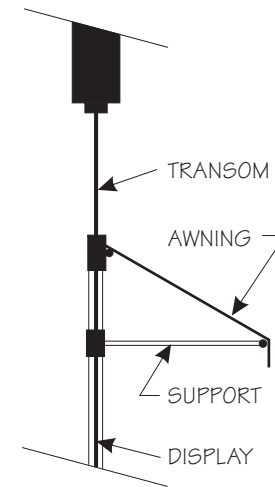

AWNING SECTION:

PAINT COLORS:

BASE:

GLIDDEN: X
(XXYY XX/XXX)

TRIM:

GLIDDEN: X
(XXYY XX/XXX)

AWNING:

DETAILS:

SUNBRELLA: SPLASH-SPUN CORAL
(4784)

NOTE: The Illinois MAIN STREET Program, through the Illinois Historic Preservation Agency, has provided this free design assistance to qualified property/ business owners in the officially designated MAIN STREET project areas. The rendering on this sheet is a conceptual view of the facade renovation based on information supplied to the staff architect. Should obscured architectural details or problems be revealed during the work, the local project manager and/or the staff architect should be consulted.

ILLINOIS MAIN STREET

OFFICE OF LIEUTENANT GOVERNOR BOB KUSTRA
Architectural Services: Illinois Historic Preservation Agency
1 Old State Capitol Plaza/Springfield, Illinois 62701/217-782-9336

COFFEE SHOP RESTAURANT

344 WASHINGTON
PROPHETSTOWN, ILLINOIS

EAST ELEVATION

NOT TO SCALE

Drawn By:

BSL

Project No.:

9647

Date:

10 - 96

Sheet: Of:

1 2