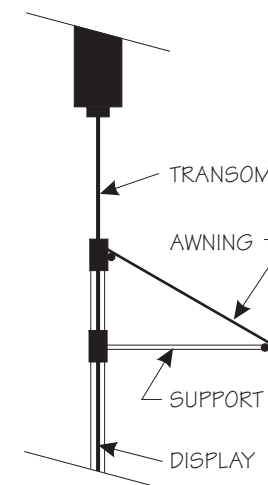

GLIDDEN: X
(XXYY XX/XXX)

DETAILS:

GLIDDEN: X
(XXYY XX/XXX)

DETAILS:

GLIDDEN: X
(XXYY XX/XXX)

AWNING:

DETAILS:

NOTE: The Illinois MAIN STREET Program, through the Illinois Historic Preservation Agency, has provided this free design assistance to qualified property/ business owners in the officially designated MAIN STREET project areas. The rendering on this sheet is a conceptual view of the facade renovation based on information supplied to the staff architect. Should obscured architectural details or problems be revealed during the work, the local project manager and/or the staff architect should be consulted.

PROJECTING SIGN DESIGN:

BULKHEAD SECTION DETAIL

AWNING SECTION:

ILLINOIS MAIN STREET

OFFICE OF LIEUTENANT GOVERNOR BOB KUSTRA
Architectural Services: Illinois Historic Preservation Agency
1 Old State Capitol Plaza/Springfield, Illinois 62701/217-782-9336