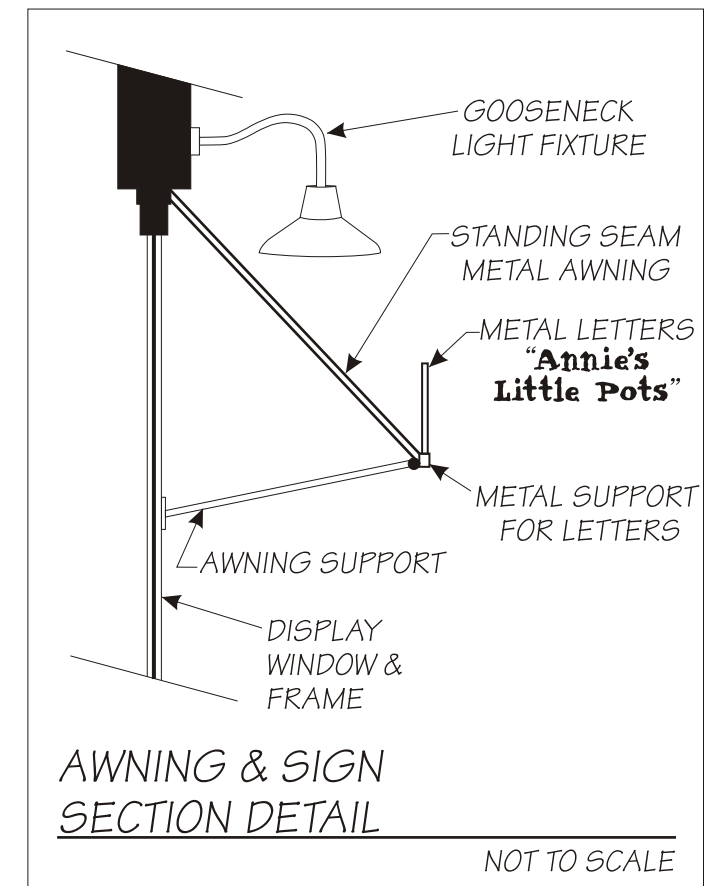

EXISTING CONDITIONS

NEW WINDOW GRAPHICS

PROPOSED DESIGN

PROPOSED DESIGN

BUSINESS CARDS WITH NEW FONT

NOTE: The Illinois MAIN STREET Program, through the Illinois Historic Preservation Agency, has provided this free design assistance to qualified property/business owners in the officially designated MAIN STREET project areas. The rendering on this sheet is a conceptual view of the facade renovation based on information supplied to the staff architects. Should obscured architectural details or problems be revealed during the work, the local project manager and/or the staff architects should be consulted.